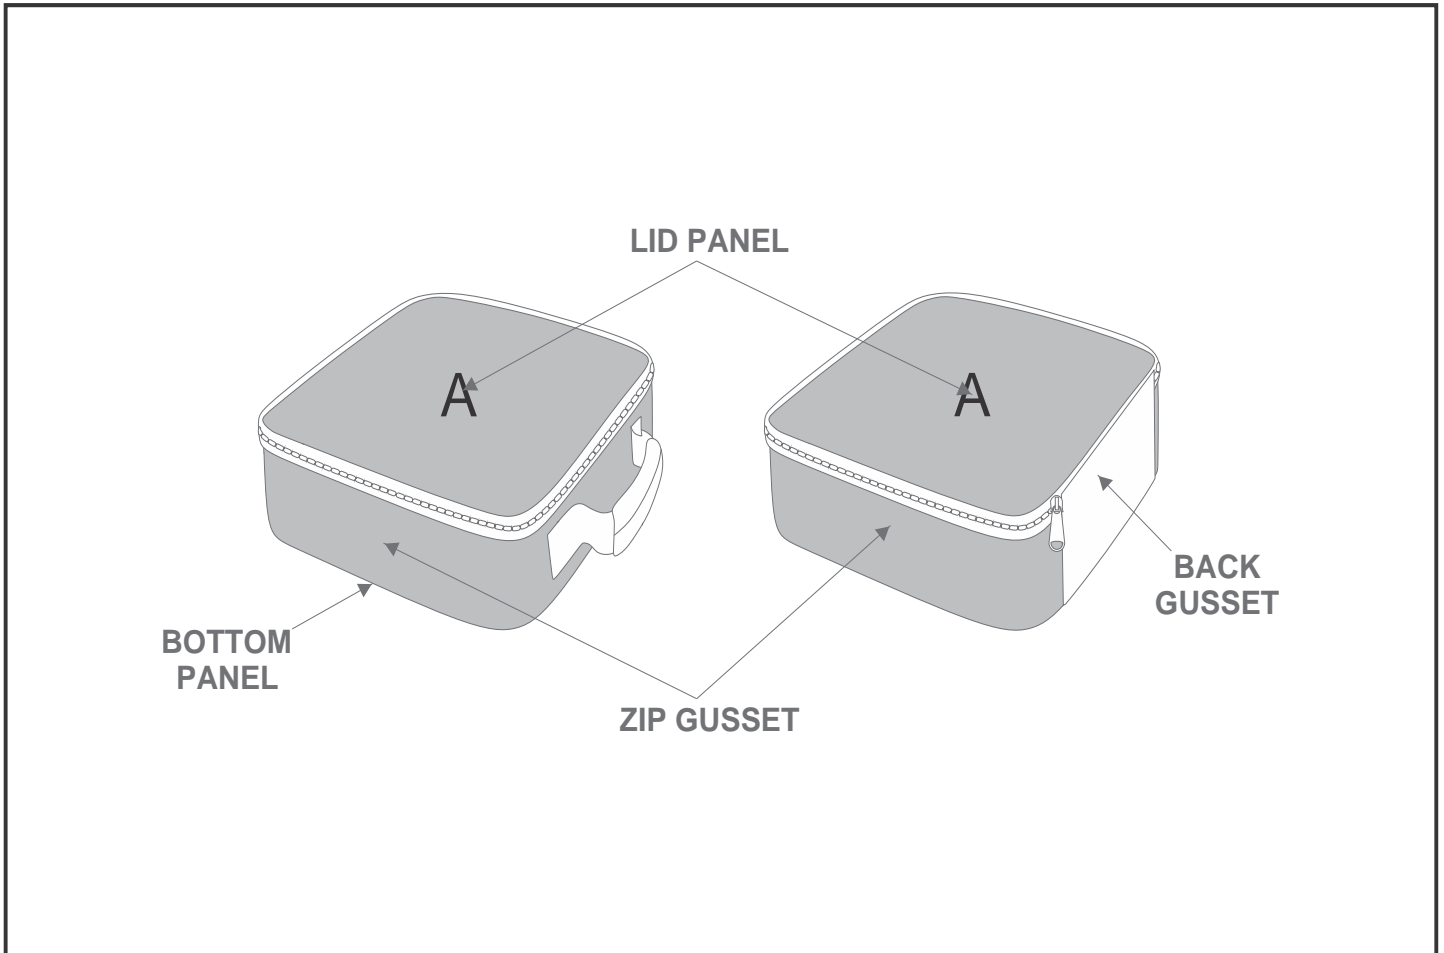

# CC-HP-1-G

Hoppla Polar Lunch Cooler

## Need to know:

- Includes 1-Position Sublimation (setup fees apply)
- Please Note: We cannot guarantee 100% logo Alignment on all Brandable Panels.

## Branding Options:

Position	Branding Method (Branding Code)	No. of Colours	Dimension
A	Custom Sublimation A (CPSUB-A)	Full Colour	868mm wide x 329mm high